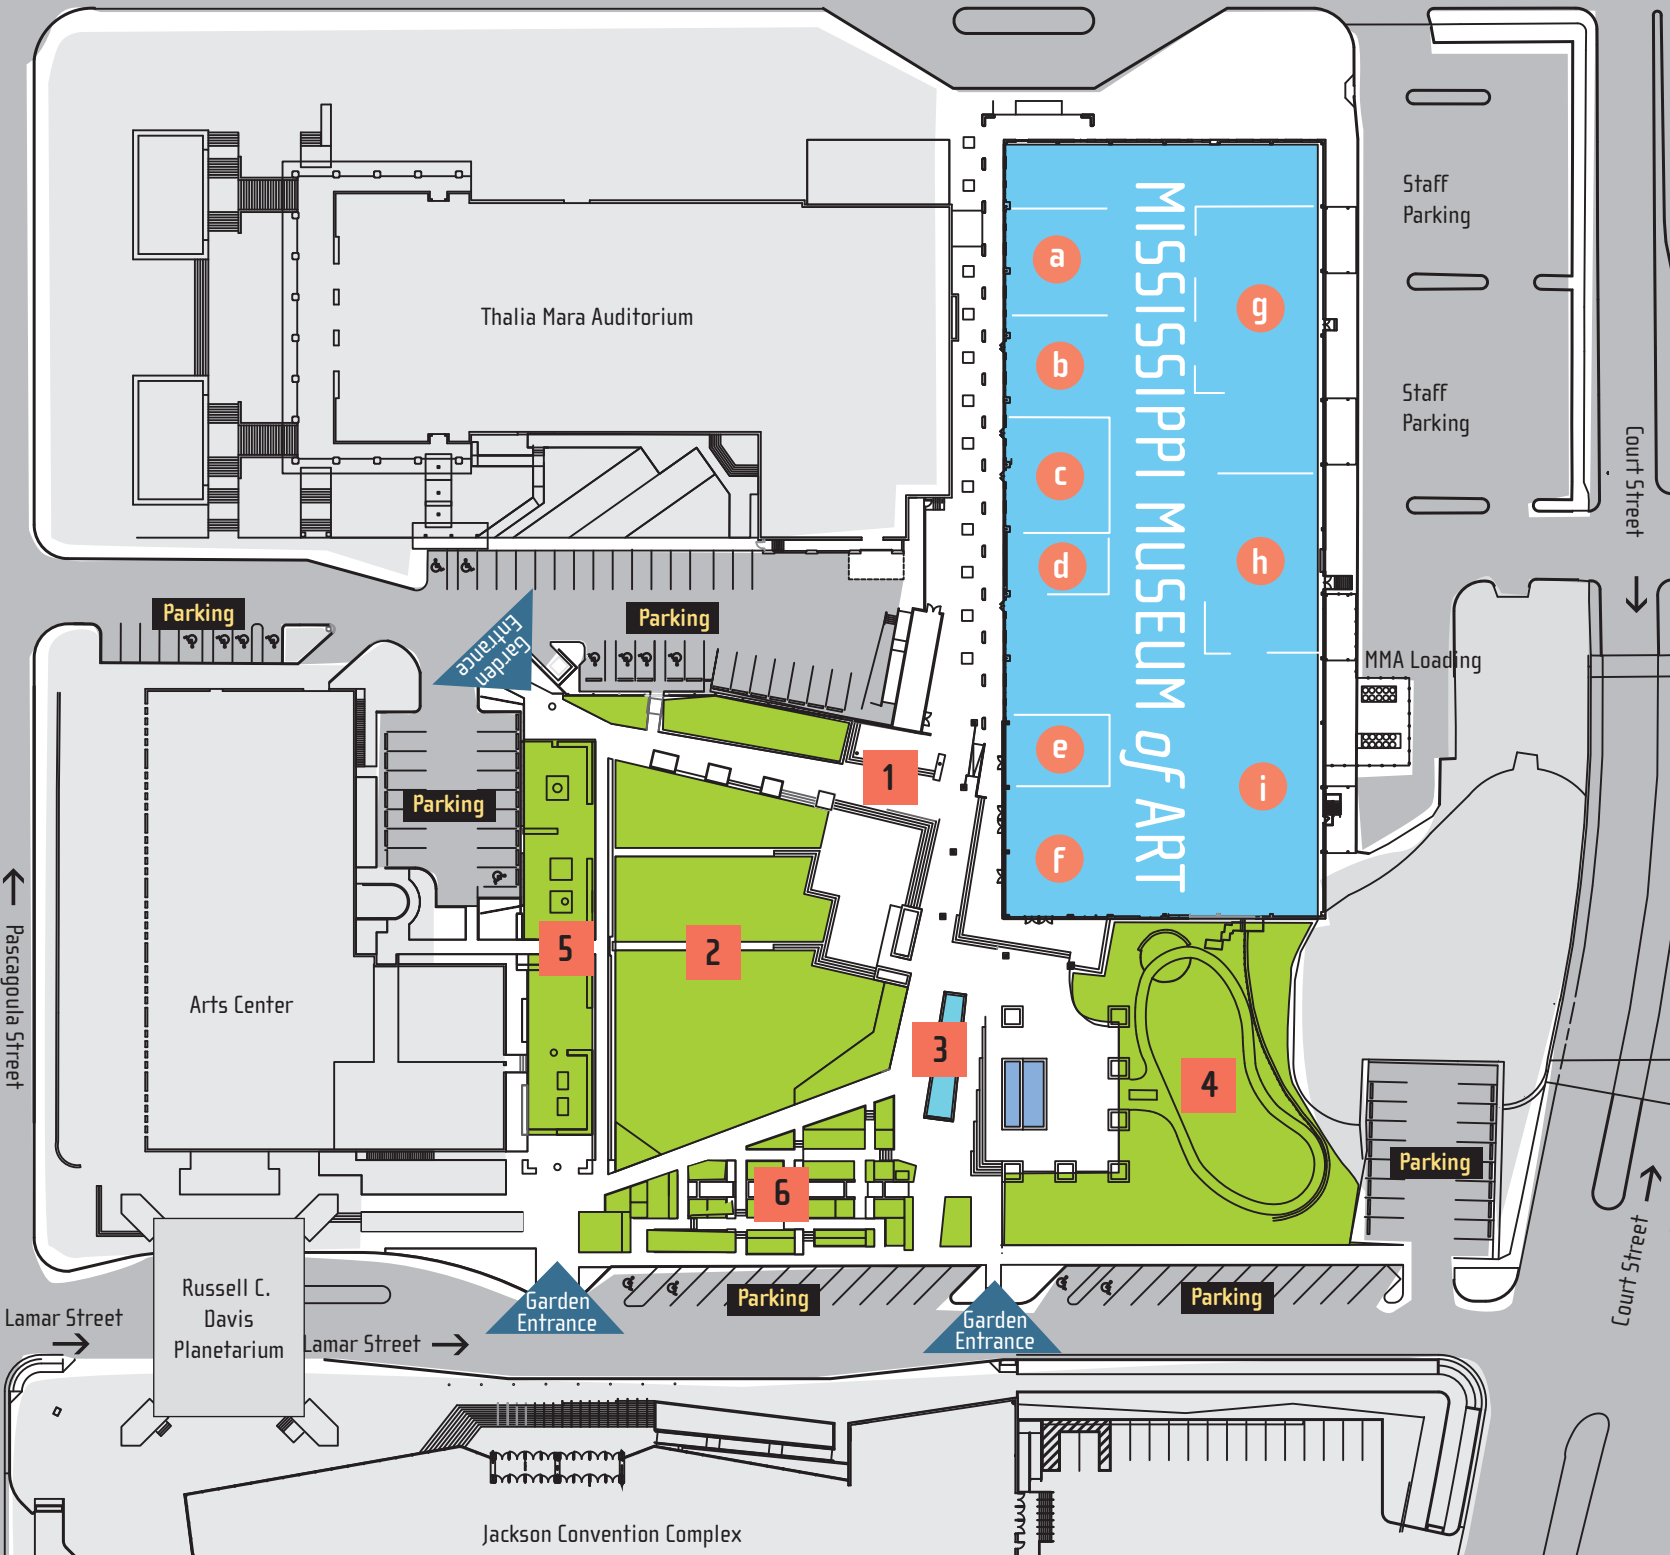

← West Street →

MISSISSIPPI MUSEUM of ART

- a** BancorpSouth Classroom
- b** Entergy Classroom
- c** Yates Community Room
- d** Restrooms
- e** The Museum Store
- f** La Brioche at the Museum
- g** Barksdale Changing Exhibitions Galleries
- h** Gertrude C. Ford Galleries for the Permanent Collection
- i** Trustmark Grand Hall

- 1** C Spire Stage
- 2** The BankPlus Green
- 3** McRae Children's Fountains
- 4** Walker Garden
- 5** North Garden Rooms
- 6** Native Garden Trays

↑ Pascagoula Street

Lamar Street →

Lamar Street →

Court Street ↓

Court Street ↑

Jackson Convention Complex

Thalia Mara Auditorium

Parking

Parking

Parking

MMA Loading

Parking

Parking

Parking

Garden Entrance

Garden Entrance

Garden Entrance

Staff Parking

Staff Parking

Arts Center