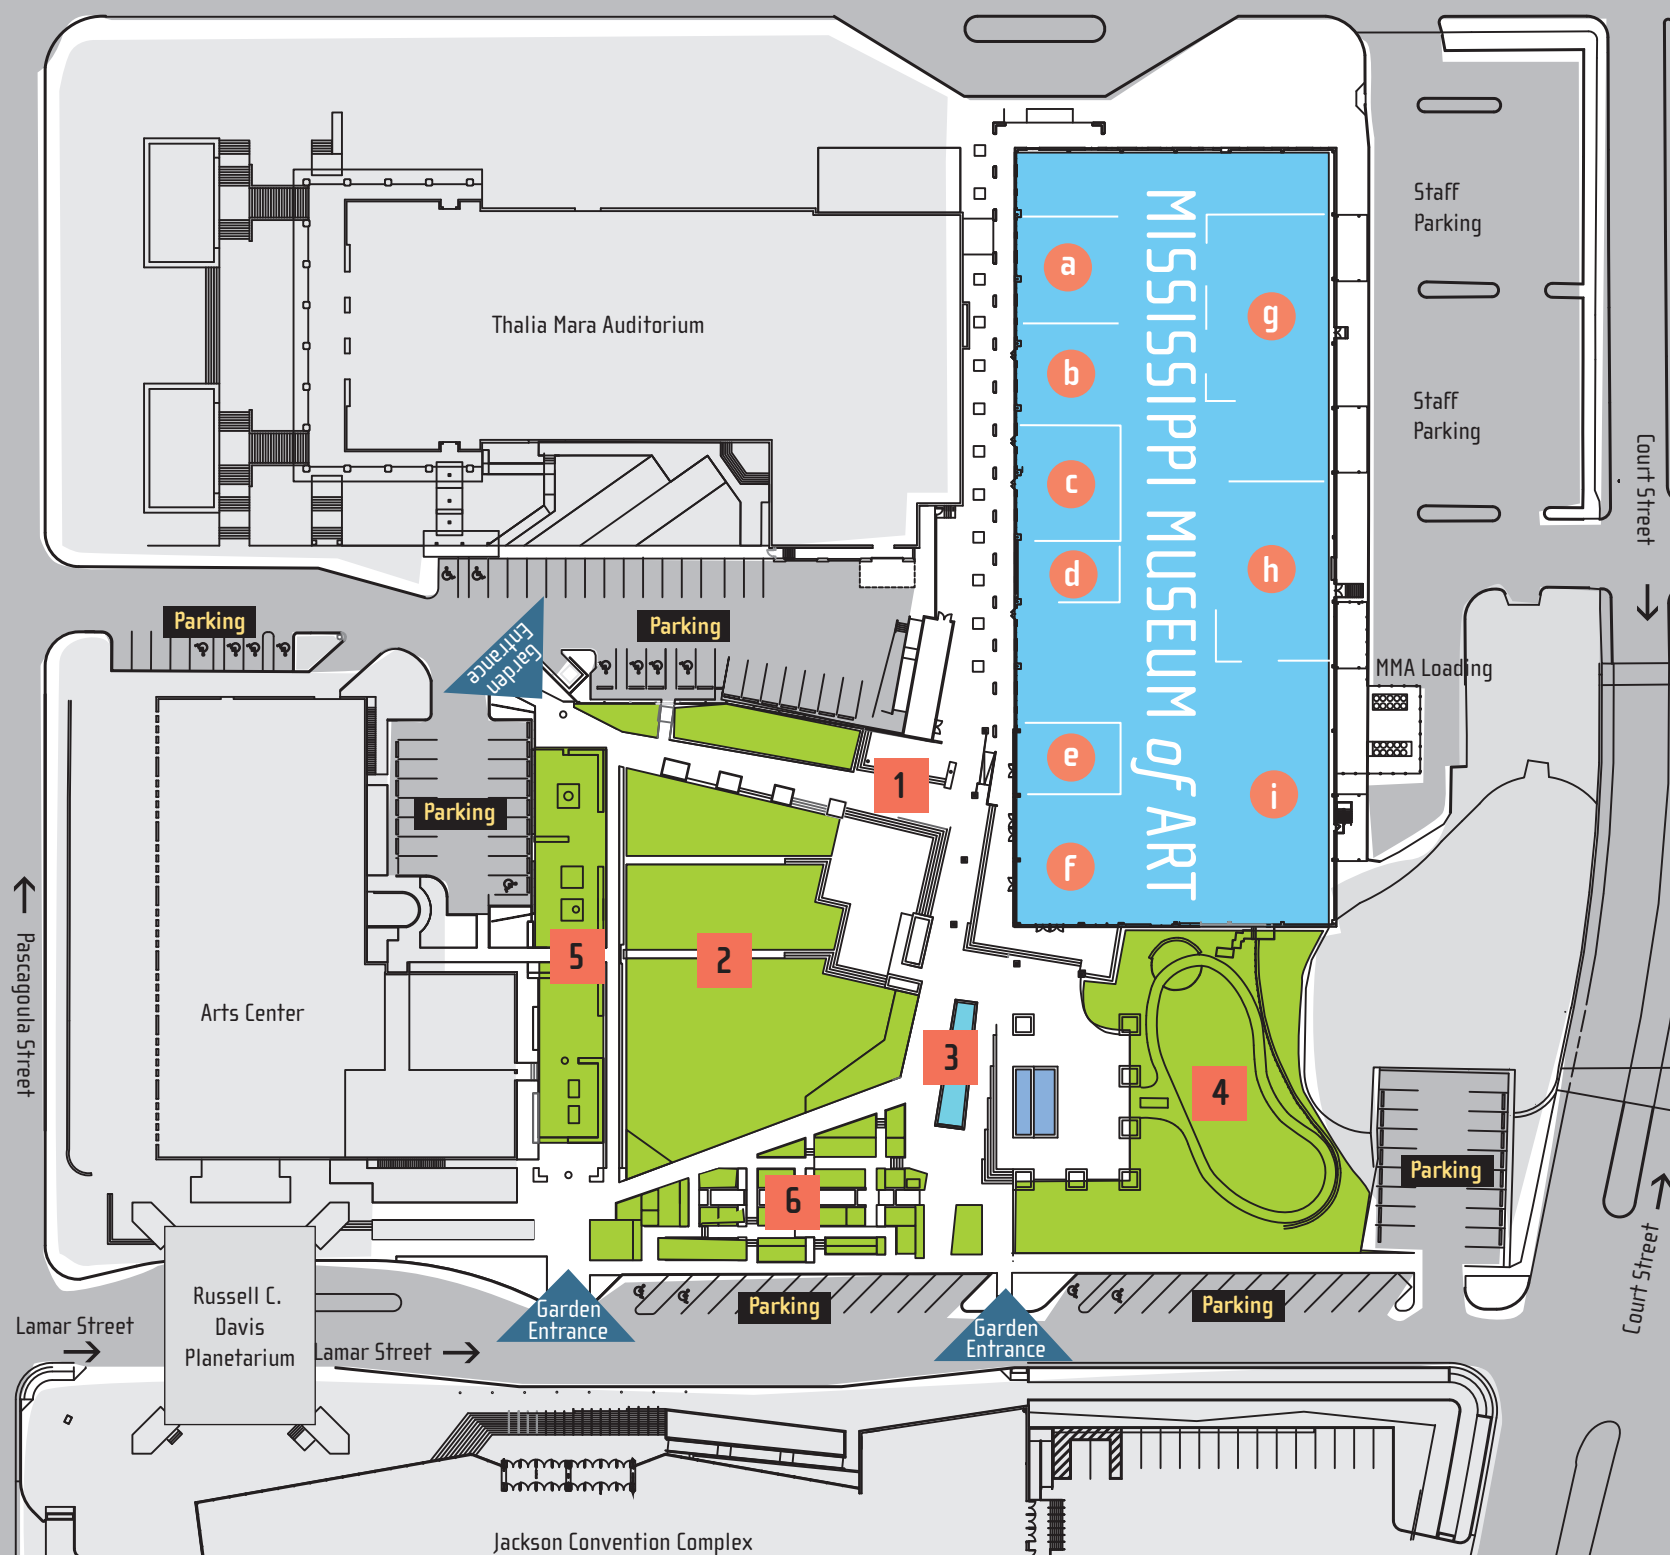

### MISSISSIPPI MUSEUM of ART

- a** Bancorp South Classroom
- b** Entergy Classroom
- c** Yates Community Room
- d** Restrooms
- e** The Museum Store
- f** The Palette Café by Viking
- g** Barksdale Changing Exhibitions Galleries
- h** The Mississippi Story Gertrude C. Ford Galleries
- i** Trustmark Grand Hall

- 1** C Spire Stage
- 2** The BankPlus Green
- 3** McRae Children's Fountains
- 4** Walker Garden
- 5** North Garden Rooms
- 6** Native Garden Trays

Thalia Mara Auditorium

Staff Parking

Staff Parking

Court Street

MMA Loading

Court Street

Pascagoula Street

Lamar Street

Lamar Street

Jackson Convention Complex

Parking

Parking

d

e

f

g

h

i

The Art Garden