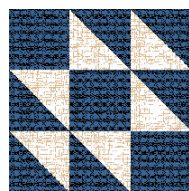

DESIGN YOUR OWN QUILT BLOCK

A quilt block is one of a series of designs that is repeated to create the overall design of a quilt. Fill in the template below using different colors or textures in a repeated pattern to create your own quilt block design.

QUILT BLOCK EXAMPLES:

Flying Geese Block

Log Cabin Block

Anvil Block

Basket Block

Ribbon Star Block

Bear Paw Block

OPTIONAL: If you're curious to see how your quilt block design will translate to the larger overall quilt design, test it out here.

Remember:
A quilt block is
repeated to create
the overall design
of a quilt.