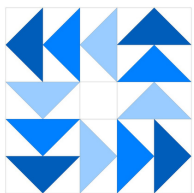

DESIGN YOUR OWN QUILT BLOCK

A quilt block is one of a series of designs that is repeated to create the overall design of a quilt. Fill in the template below using different colors or textures in a repeated pattern to create your own quilt block design.

QUILT BLOCK EXAMPLES:

Flying Geese Block

Log Cabin Block

Anvil Block

Basket Block

Ribbon Star Block

Bear Paw Block

OPTIONAL: If you're curious to see how your quilt block design will translate to the larger overall quilt design, test it out here.

Remember:
A quilt block is
repeated to create
the overall design
of a quilt.